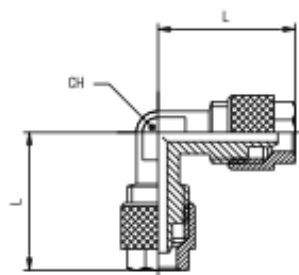

1130

RACCORDO A L INTERMEDIO

ELBOW CONNECTOR

WINKELVERSCHRAUBUNG

RACCORD EQUERRE

RACOR A L INTERMEDIO

CONEXÃO EM "L" TUBO-TUBO

Code	Tube	Tube	L	CH	Pack.
01130 00 001	4/2.7	4/2.7	20	8	10
01130 00 002	5/3	5/3	20.6	8	10
01130 00 003	6/4	6/4	20.6	8	10
01130 00 004	8/6	6/4	21.9	9	10
01130 00 005	8/6	8/6	21.9	9	10
01130 00 006	10/8	10/8	25.5	11	10
01130 00 007	12/10	12/10	27	13	10
01130 00 008	15/12.5	15/12.5	33.5	16	10